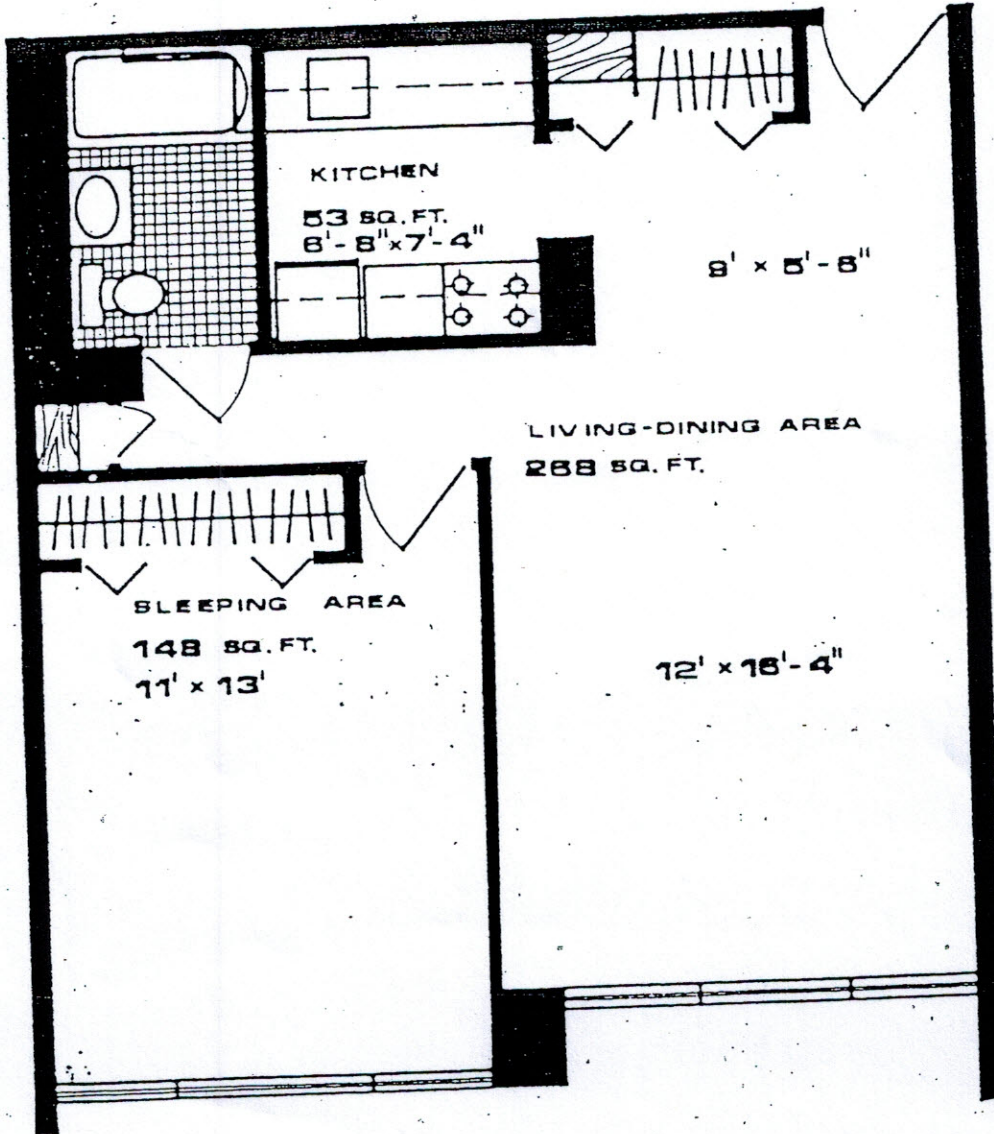

DUBIN HOUSE

"B-1" ONE BEDROOM UNIT

KANALSTEIN · DUCA & THRON - ARCHITECTS

588 SQ. FT.